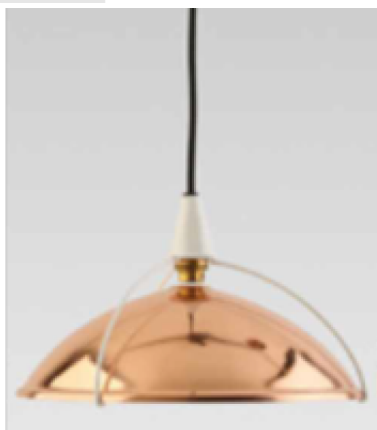

COPPER - THE APPOMPLACE - LIGHT FITTING

Rating: Not Rated Yet

[Ask a question about this product](#)

Description HIEIGHT 250MM WIDTH 320MM